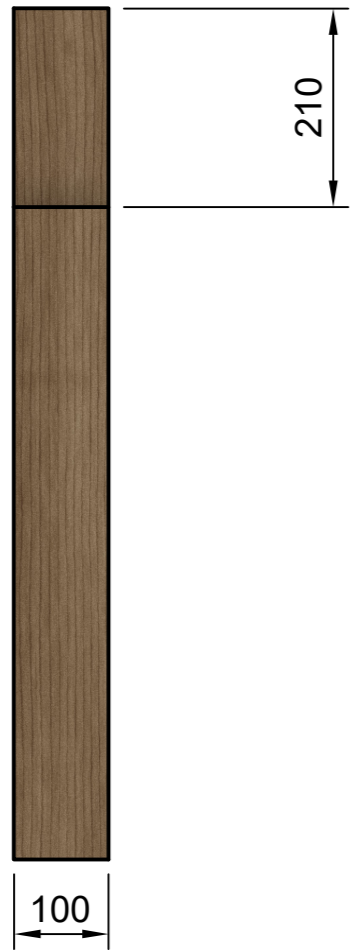

Overview

Designed by	Date
Moho	26/04/2021

<h1>Top</h1>	
Designed by	Date
Moho	26/04/2021

Gap for back jaw
for the vise

Leg frame	
Designed by	Date
Moho	26/04/2021

F/B Rails	
Designed by	Date
Moho	26/04/2021