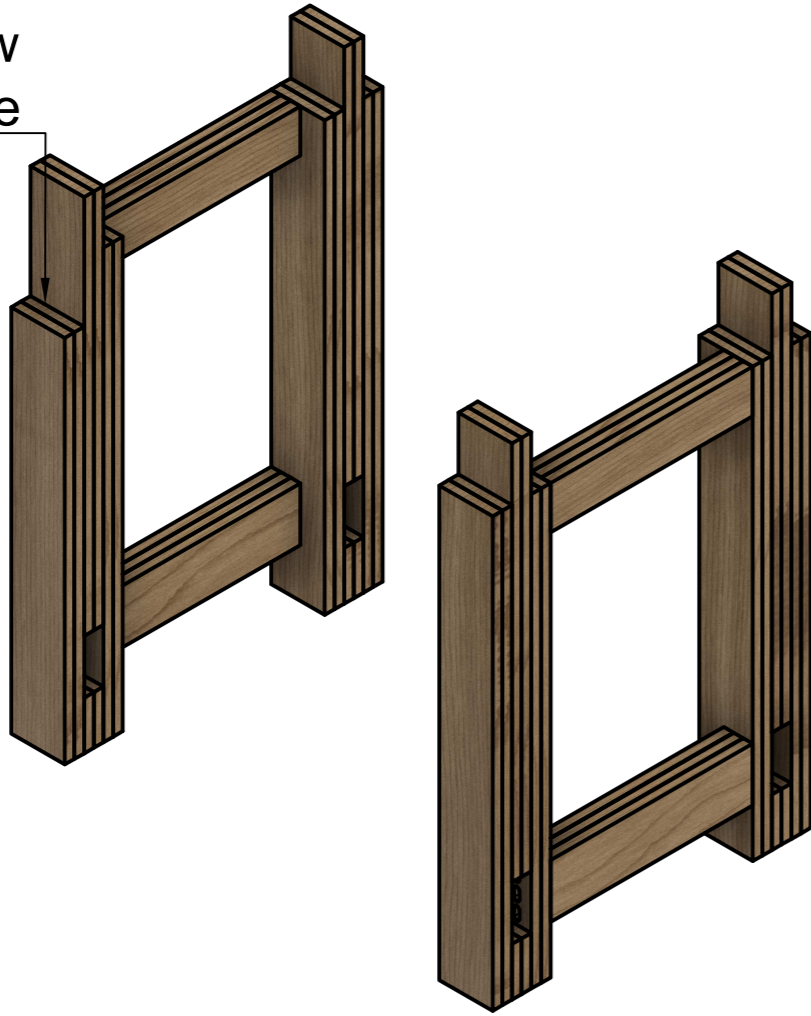

Overview

Designed by	Date
Moho	26/04/2021

<h1>Top</h1>	
Designed by	Date
Moho	26/04/2021

Gap for back jaw
for the vise

Leg frame	
Designed by	Date
Moho	26/04/2021

F/B Rails	
Designed by	Date
Moho	26/04/2021