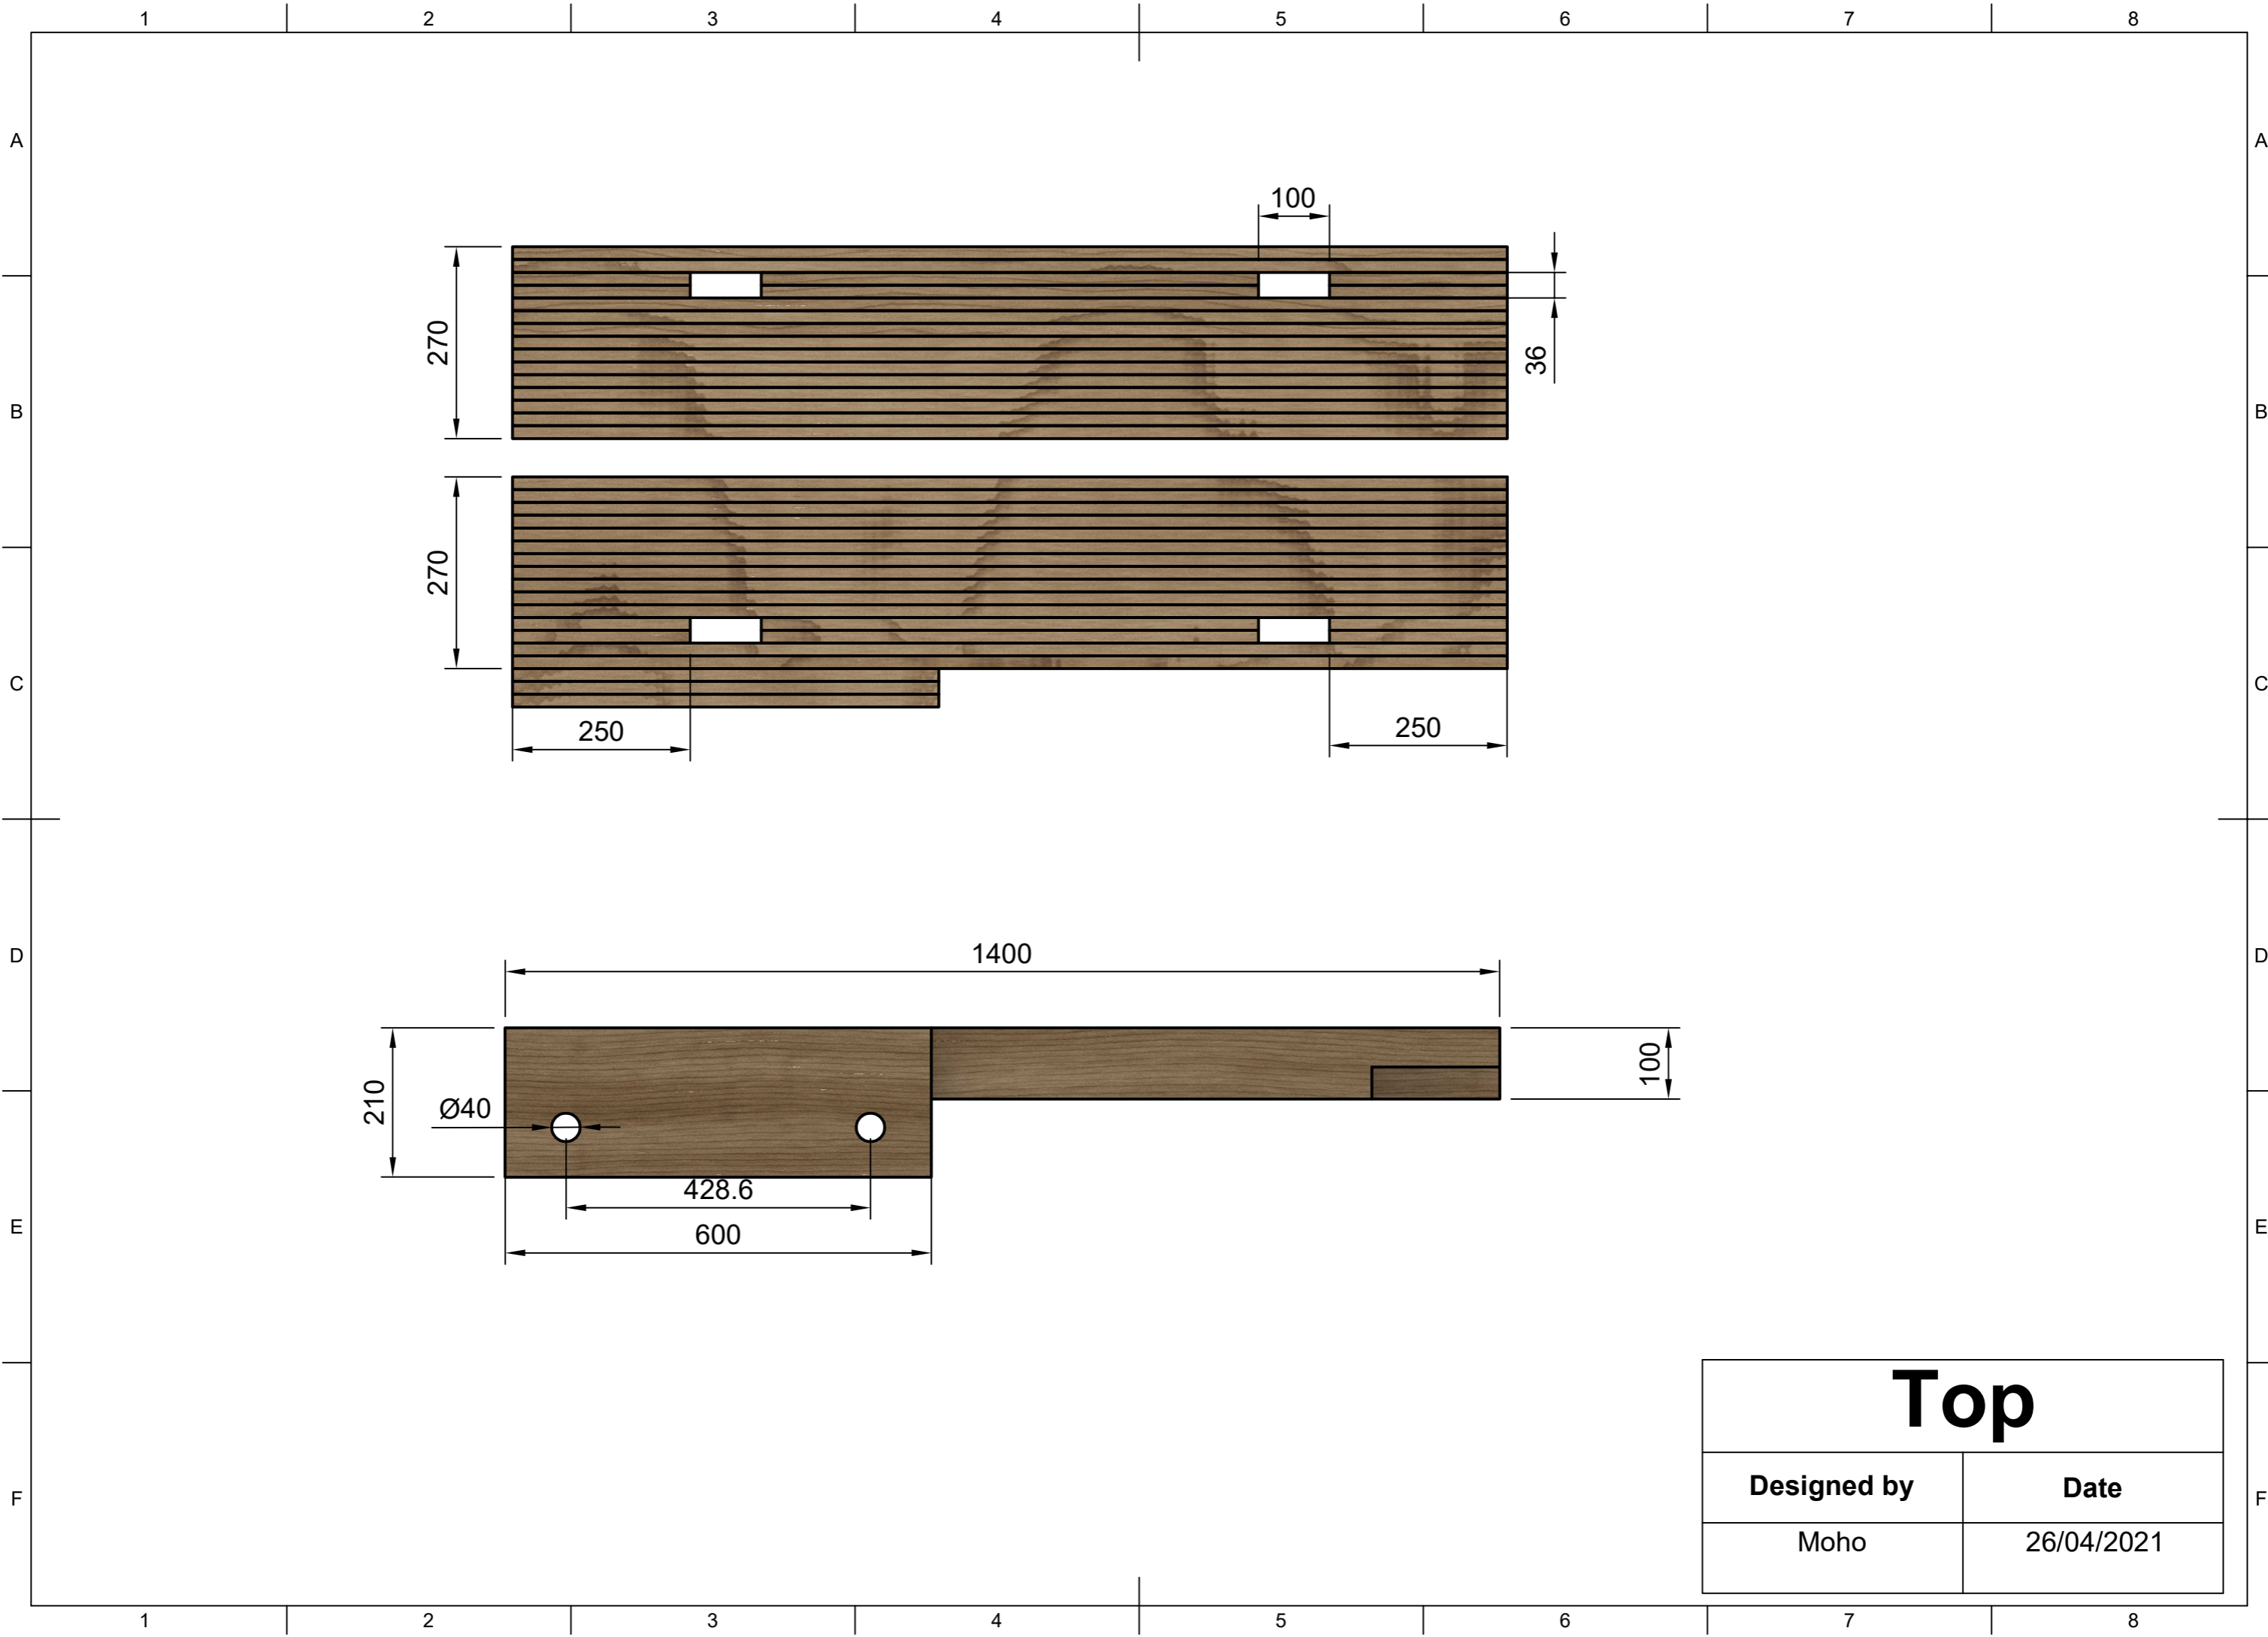

Overview

Designed by	Date
Moho	26/04/2021

<h1>Top</h1>	
Designed by	Date
Moho	26/04/2021

Gap for back jaw
for the vise

Leg frame	
Designed by	Date
Moho	26/04/2021

F/B Rails	
Designed by	Date
Moho	26/04/2021