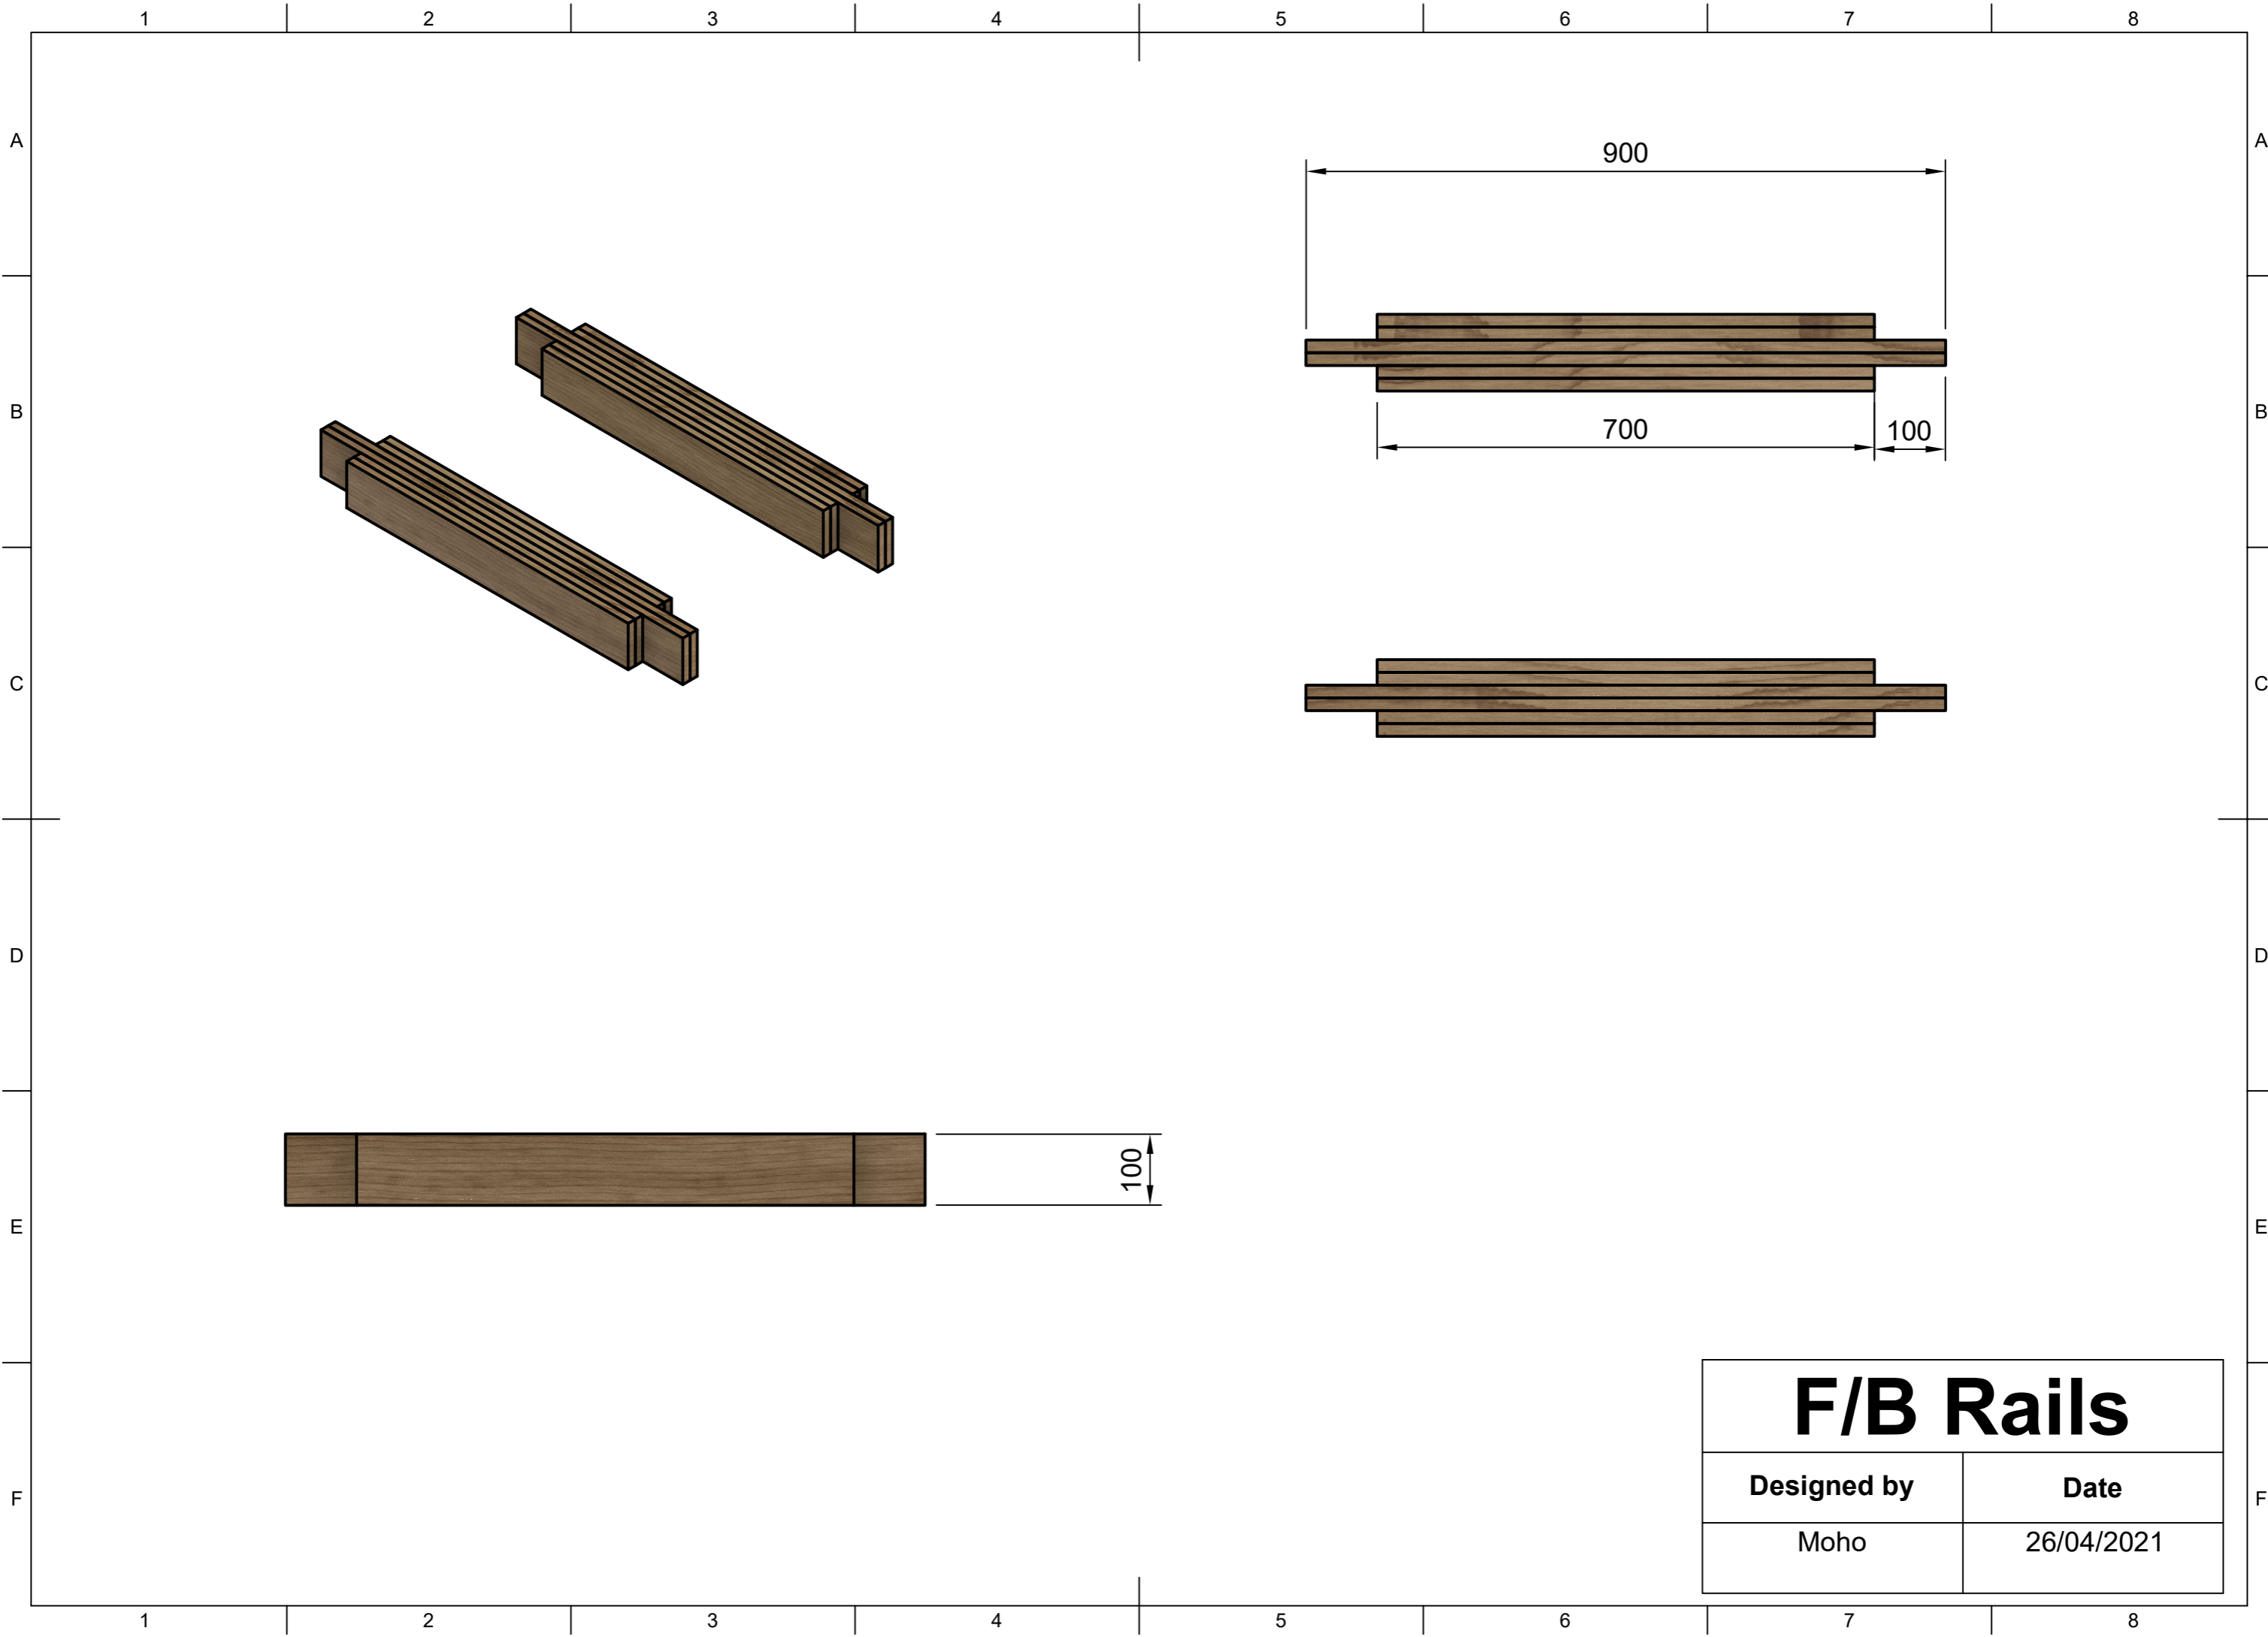

Overview

Designed by	Date
Moho	26/04/2021

<h1>Top</h1>	
Designed by	Date
Moho	26/04/2021

Gap for back jaw
for the vise

Leg frame	
Designed by	Date
Moho	26/04/2021

F/B Rails	
Designed by	Date
Moho	26/04/2021