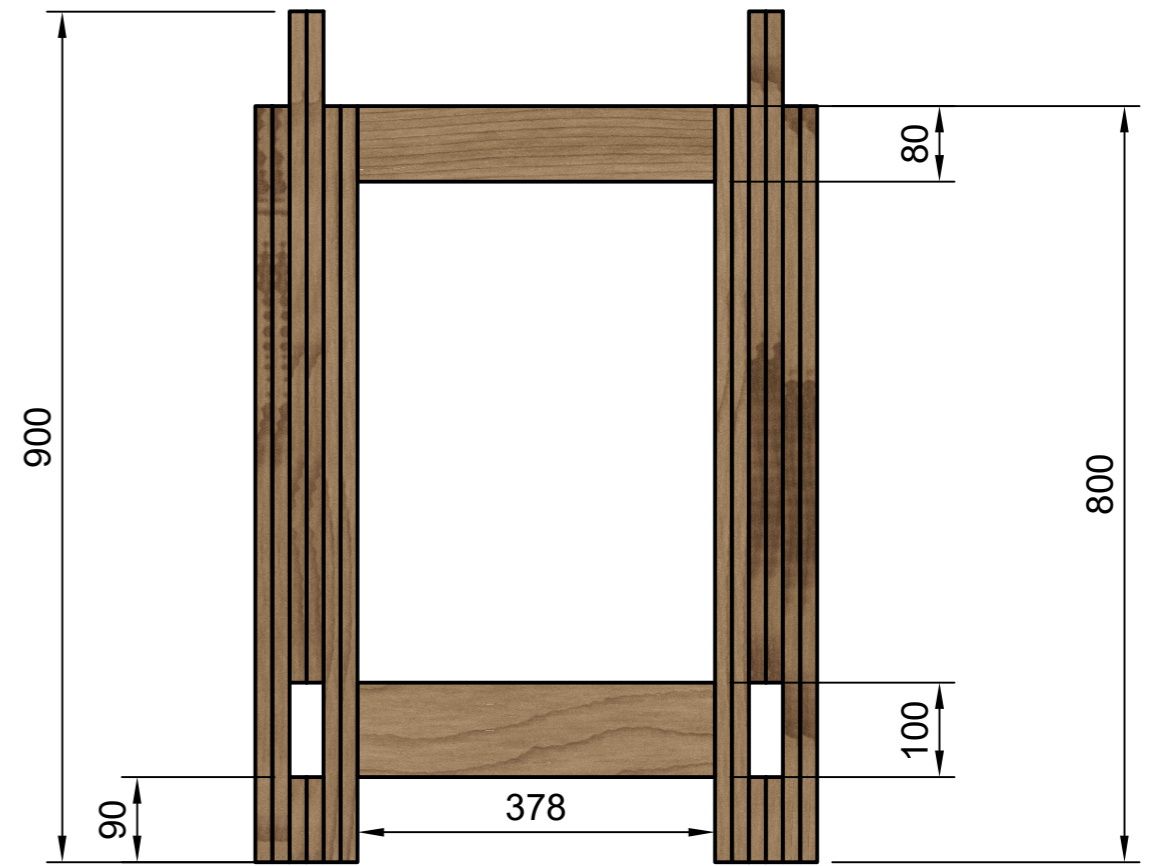

Overview

Designed by	Date
Moho	26/04/2021

<h1>Top</h1>	
Designed by	Date
Moho	26/04/2021

Gap for back jaw
for the vise

Leg frame	
Designed by	Date
Moho	26/04/2021

F/B Rails	
Designed by	Date
Moho	26/04/2021